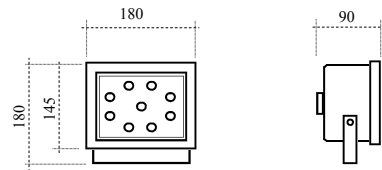

LED 1.2 watt

11.1 W	Blanc Froid / Réf : PRL 9-01
	Blanc Chaud / Réf : PRL 9-02
	Rouge / Réf : PRL 9-03
	Vert / Réf : PRL 9-04
	Bleu / Réf : PRL 9-05
	R.G.B / Réf : PRL 9-06