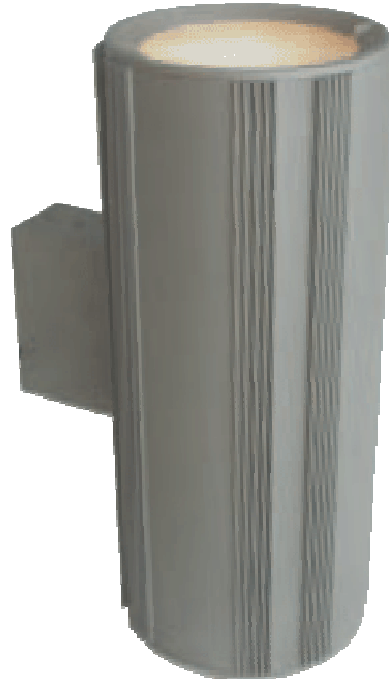

Wall Indirect Spotlight
For Outdoor application.
Full Aluminium case.
Duble Securit 8 mm
frontal Glass.

Driver Inclus
Driver Included

8 LED ACRICHE 4W

32.0 W Blanc Froid / Réf : SIDE 1/01
Blanc Froid / Réf : SIDE 1/02