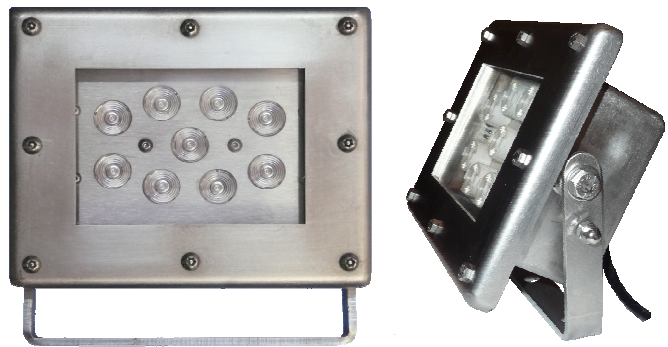

Face avant en PMMA 6mm.

Applications en éclairage de façade

Et de fontainerie.

Exterior Spotlight adjustable on Brackets.

Case in AISI 304L / 3mm.

Architectural and Waterproof lighting use.

Driver non Inclus
Driver not Included