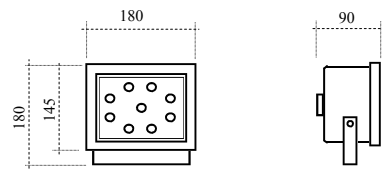

LED 2.5 watt

22.1 W	Blanc Froid / Réf : PRLP 9-01
	Blanc Chaud / Réf : PRLP 9-02
	Rouge / Réf : PRLP 9-03
	Vert / Réf : PRLP 9-04
	Bleu / Réf : PRLP 9-05
	R.G.B / Réf : PRLP 9-06