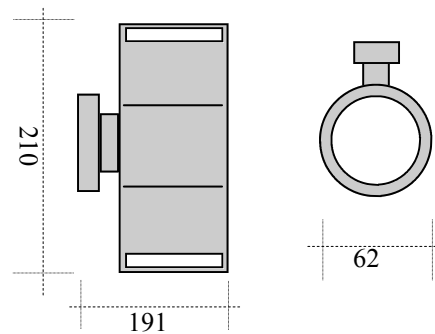

Wall Indirect Spotlight
For Outdoor application.
Full Stell case.
Duble Securit 12 mm
frontal Glass.

Driver Inclus
Driver Included

4 LED ACRICHE 4W

16.0 W

Blanc Froid / Réf : SIDE 2/01
Blanc Froid / Réf : SIDE 2/02