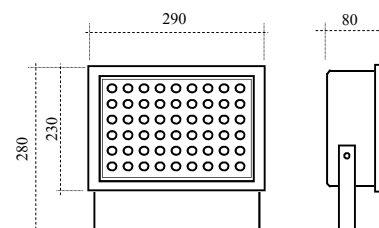

LED 2.5 watt

133 W

Blanc Froid / Réf : PRLP 54/3-01
Blanc Chaud / Réf : PRLP 54/3-02
Rouge / Réf : PRLP 54/3-03
Vert / Réf : PRLP 54/3-04
Bleu / Réf : PRLP 54/3-05
R.G.B / Réf : PRLP 54/3-06