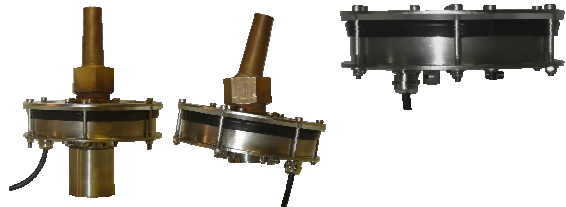

Face avant en PMMA 6mm.

Applications en éclairage de
Fontainerie pour Jet d'EAU.

Exterior fixe Spotlight

Case in AISI 304L / 3mm.

Waterproof lighting use for
fontain.

Driver non Inclus

Driver not Included

LED 1.2 watt