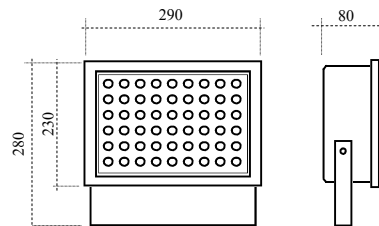

LED 1.2 watt

66.2 W

Blanc Froid / Réf : PRL 54/3-01
Blanc Chaud / Réf : PRL 54/3-02
Rouge / Réf : PRL 54/3-03
Vert / Réf : PRL 54/3-04
Bleu / Réf : PRL 54/3-05
R.G.B / Réf : PRL 54/3-06