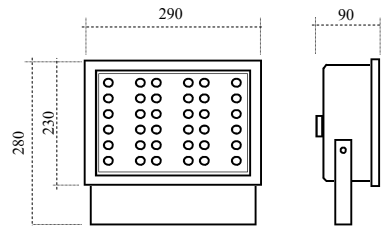

LED 1.2 watt

44.2 W

Blanc Froid / Réf : PRL 36/3-01
Blanc Chaud / Réf : PRL 36/3-02
Rouge / Réf : PRL 36/3-03
Vert / Réf : PRL 36/3-04
Bleu / Réf : PRL 36/3-05
R.G.B / Réf : PRL 36/3-06